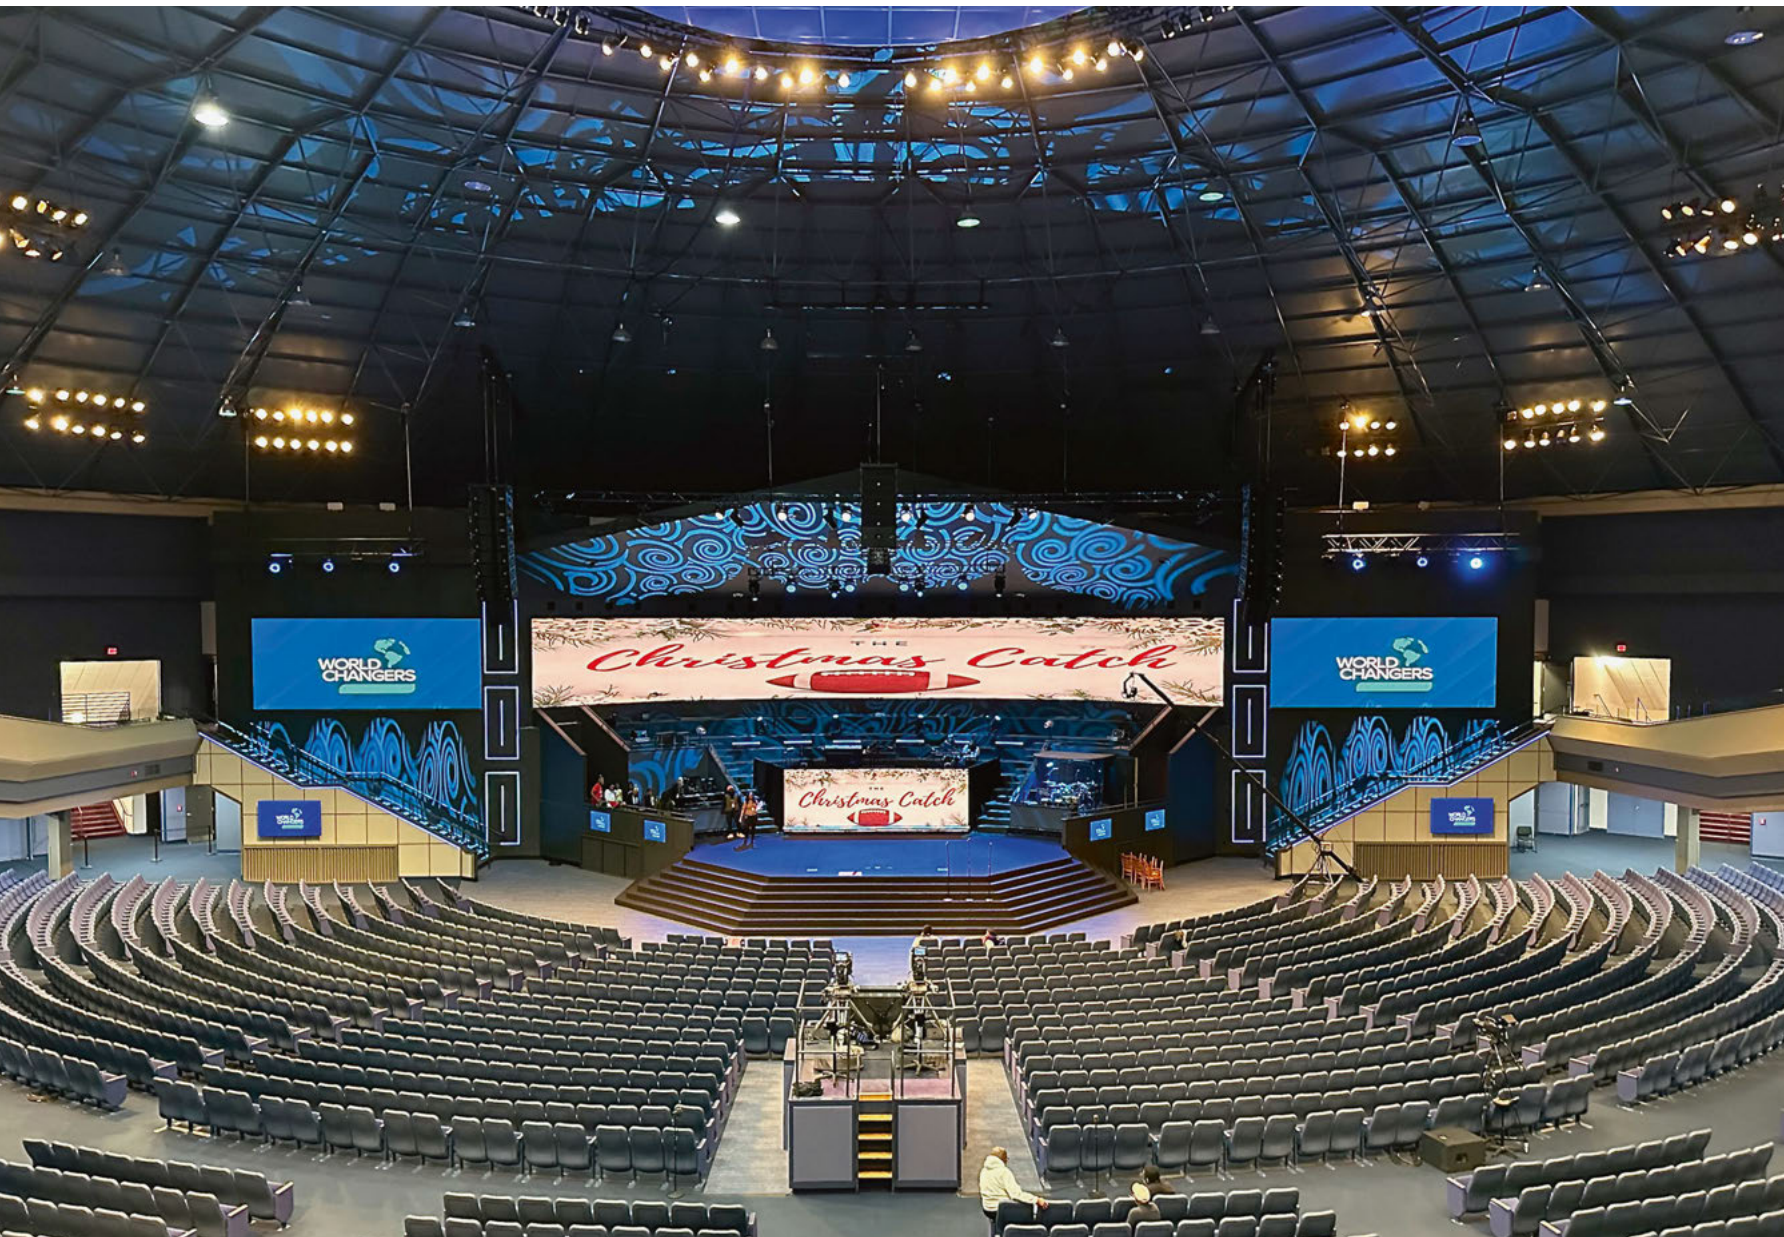

In 2021, during the Covid-19 pandemic which forced the closure of many churches, Jason Farah of Outline US was approached by WCCI who expressed a need to upgrade their existing sound system.

“Based on the trust in our relationship and the clear advantages of the Outline system indicated by the simulations, they engaged me and Jeffrey Cox to design and install an Outline system for them,” Farah commented.

WCCI's new Outline system comprises four GTO cabinets at the top of the arrays for the long-throw, four GTO C-12 in the middle for the medium range, and four Mantas 28 at the bottom of the arrays for the nearfield.

Additionally, four GTO-SUBs in a cardioid configuration, complemented by three backwards-facing Mantas 28 to cover the upstage choir area, are also suspended.

“The expansive under-balcony space was covered with Vegas 24 speakers, which provided truly seamless coverage throughout that space. To this day, they are still raving how this little box made such a big difference in the worship experience throughout the entire listening space,” Farah said.

George Kelly, Front of House Audio Engineer at WCCI, revealed: “I'm most impressed with the clarity and stereo imaging. I find it very easy to mix on the Outline boxes. I find myself making small incremental adjustments, as opposed to a 4 or 5dB jump just to get a vocal or instrument to be heard.”

www.outline.it