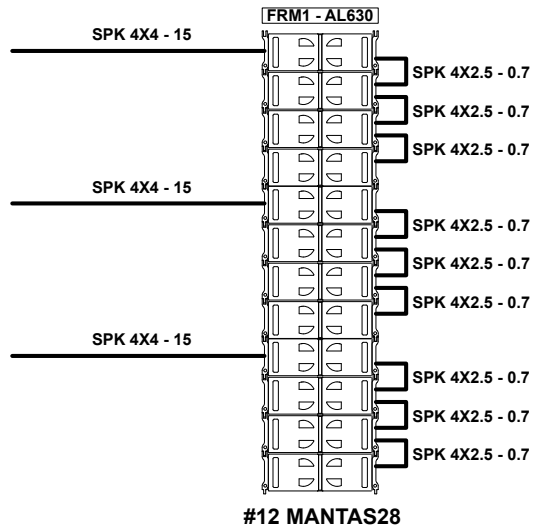

## MANTAS28 SILVER WIRING

(half system diagram)

RACK A

## MANTAS28 GOLDEN WIRING

(half system diagram)

RACK A

B8

## MANTAS28 PLATINUM WIRING

(half system diagram)

**RACK A**

**RACK A**