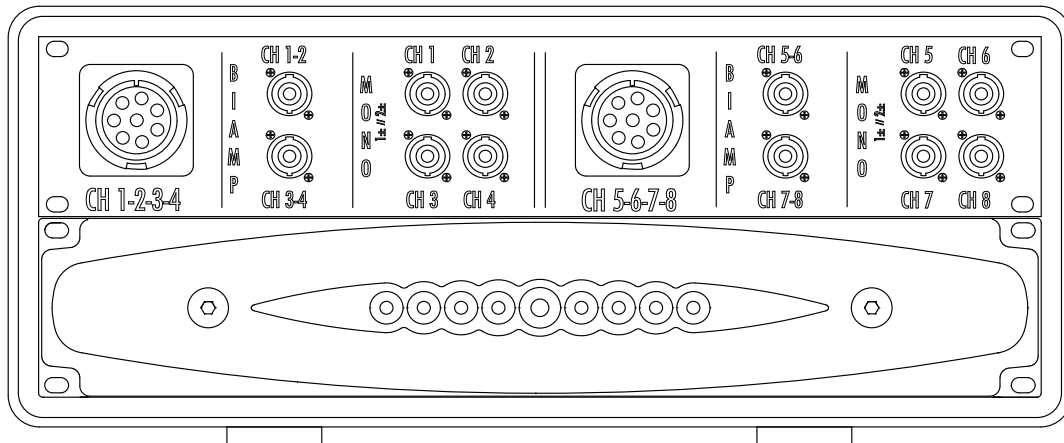

RACK A

GTA-Otto	Grand Touring Amplifier Series | 8-channel 2U rack amplifier	1
CABLA1-0X8	2U Distro panel for GTA Series amplifiers	1
AMP-RACK20X4	4U amprack flycased. Including mounting and inner wiring	1