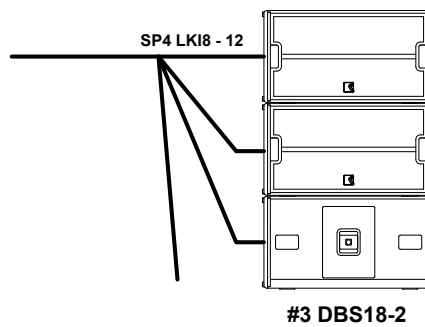

## MANTAS28 GOLDEN WIRING

(half system diagram)

RACK A

B8

## MANTAS28 PLATINUM WIRING

(half system diagram)

**RACK A**

**RACK A**

## NEWTON RACK

NEWTON 16+8	Multi function 16in/16out. Clock&backup management. Madi opt&coax, Dante, AES3 + 8 analog inputs&outputs	1
CABLANWT-ANL	Analog wiring panel for Newton- 8in/8out	1
CABLANWT-DGT	Digital wiring panel for Newton. 8 connectors in/8out AES3, Madi opt&coax, Dante, Ethernet, W/C in/out, video sync in	1