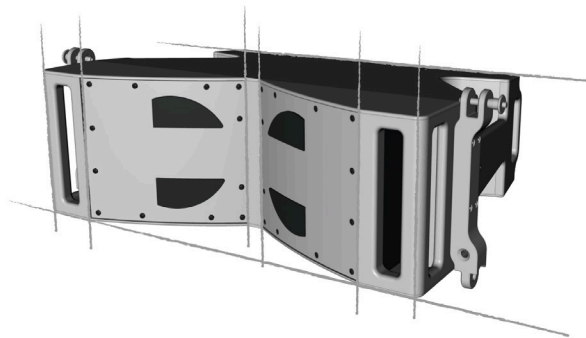

MANTAS 28

RECOMMENDED SYSTEM DESIGNS

September 2023 VER 3.3

ROUTINE

SYSTEMS' DESCRIPTION

PRODUCT DESCRIPTION: Its top-grade components – two 8-inch midwoofers with Neodymium magnets and a 3-inch compression driver loaded with the well-known D.P.R.W.G. – ensure absolutely insignificant distortion levels and greater reliability. In simple operational terms, Mantas 28 can best be described as a 'compact, medium throw' line-source system, delivering exceptional intelligibility, headroom and power up to around 60 metres depending on location and configuration. Many systems can make the same claim in terms of performance, but very few achieve these results from an enclosure which is so small and light in weight.

KITS DESCRIPTION: These configurations ensure the best ratio between loudspeakers & amplifiers quantity, thus becoming an excellent investment with a fast economic return. They also guarantee an optimal combination between different kits of different product families (e.g. GTO kits & Mantas 28 kits), facilitating the cooperation within the Outline Rental Network thanks to the plug & play solutions.

MANTAS28 SILVER CONFIGURATION

Minimum configuration suitable to reinforce a 500 to 1 000 people audience area, with high size/power ratio. Perfect matching with all GTO, C-12 & Superfly kits for downfill and outfill applications.

MANTAS28 GOLDEN CONFIGURATION

Complete solution suitable to reinforce a 600 to 1 500 people audience area. Perfect matching with all GTO, C-12 & Superfly kits for downfill and outfill applications.

MANTAS28 PLATINUM CONFIGURATION

Complete solution to reinforce a 1 500 to 3 000 people audience area. Perfect matching with all GTO, C-12 & Superfly kits for downfill and outfill applications.

	MANTAS28	DBS18-2	RACK A	NEWTON
SILVER	12	6	2	1
GOLDEN	16	8	2	1
PLATINUM	28	12	4	1