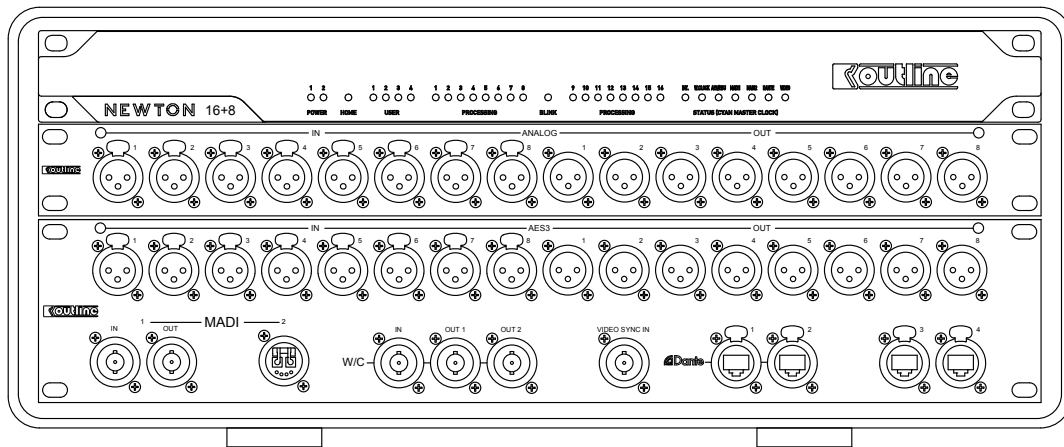

NEWTON RACK

NEWTON 16+8	Multi function 16in/16out. Clock&backup management. Madi opt&coax, Dante, AES3 + 8 analog inputs&outputs	1
CABLANWT-ANL	Analog wiring panel for Newton- 8in/8out	1
CABLANWT-DGT	Digital wiring panel for Newton. 8 connectors in/8out AES3, Madi opt&coax, Dante, Ethernet, W/C in/out, video sync in	1