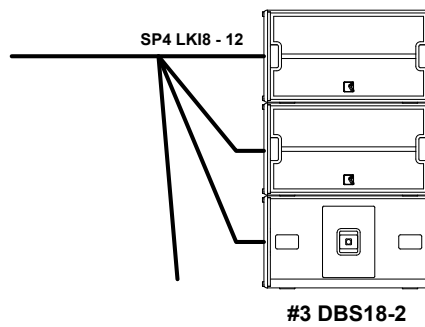

## MANTAS28 GOLDEN WIRING

(half system diagram)

RACK A

B8

## MANTAS28 PLATINUM WIRING

(half system diagram)

**RACK A**

**RACK A**

## NEWTON RACK

NEWTON 16+8	Multi function 16in/16out. Clock&backup management. Madi opt&coax, Dante, AES3 + 8 analog inputs&outputs	1
CABLANWT-ANL	Analog wiring panel for Newton- 8in/8out	1
CABLANWT-DGT	Digital wiring panel for Newton. 8 connectors in/8out AES3, Madi opt&coax, Dante, Ethernet, W/C in/out, video sync in	1