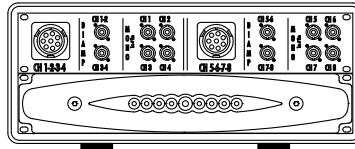

## MANTAS28 SILVER WIRING

(half system diagram)

RACK A