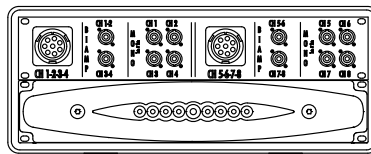

MANTAS28 SILVER WIRING

(half system diagram)

RACK A

MANTAS28 GOLDEN WIRING

(half system diagram)

RACK A

B8