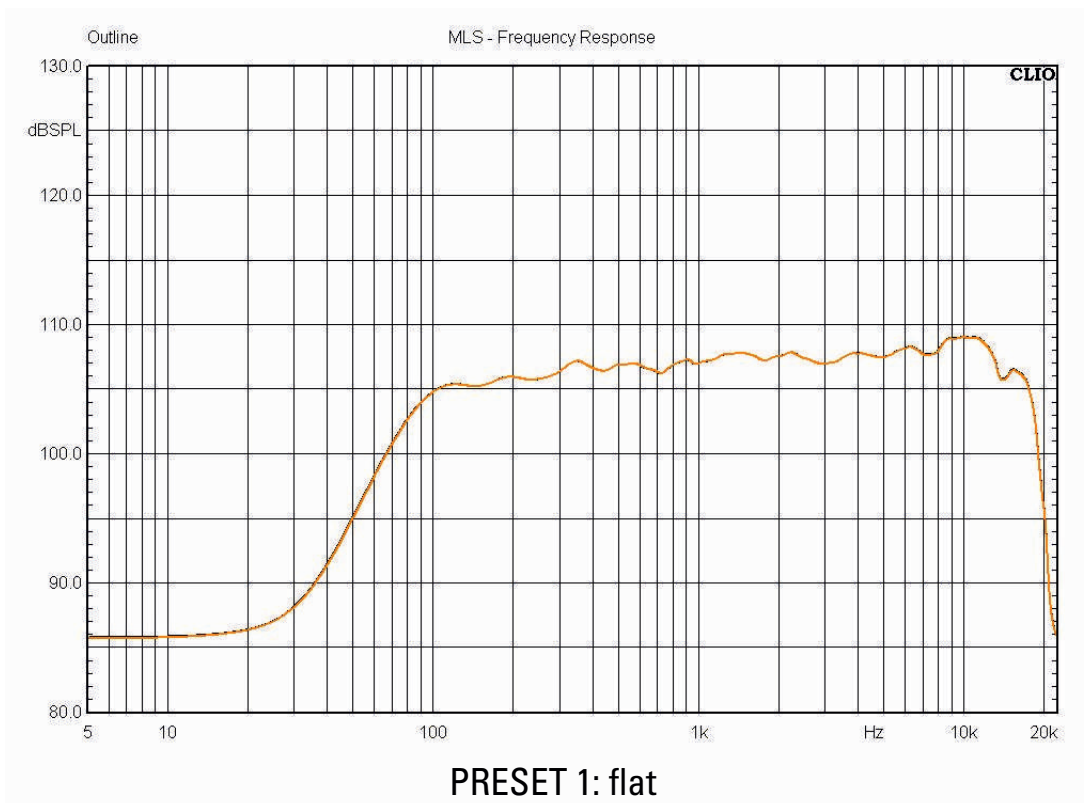

OUTLINE DVS8P-SP presets

OUTLINE DVS8P-SP presets