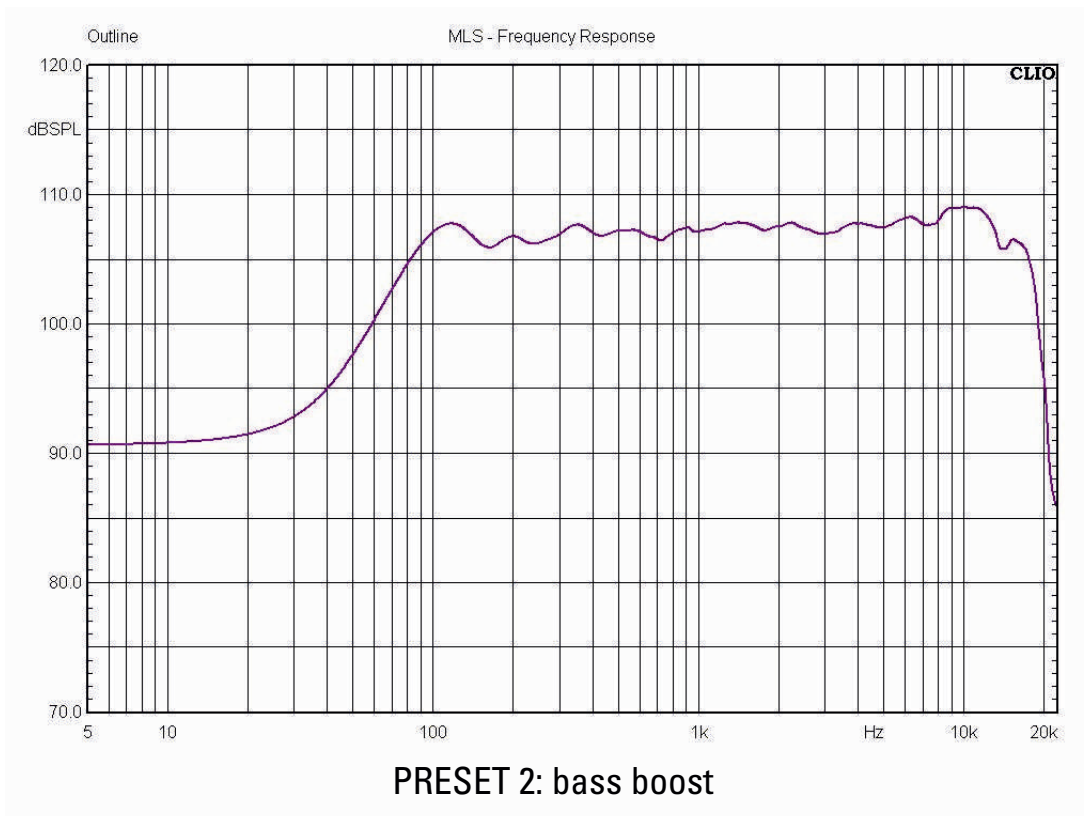

OUTLINE DVS8P-SP presets

OUTLINE DVS8P-SP presets