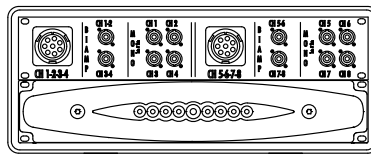

## MANTAS28 SILVER WIRING

(half system diagram)

RACK A

## MANTAS28 GOLDEN WIRING

(half system diagram)

RACK A