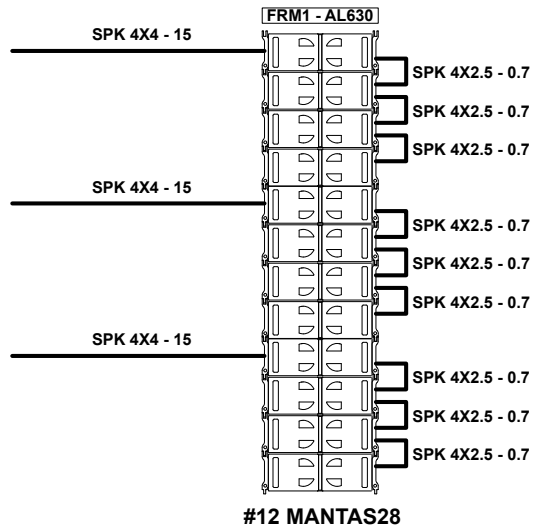

## MANTAS28 SILVER WIRING

(half system diagram)

RACK A

## MANTAS28 GOLDEN WIRING

(half system diagram)

RACK A

## MANTAS28 PLATINUM WIRING

(half system diagram)

RACK A

RACK A